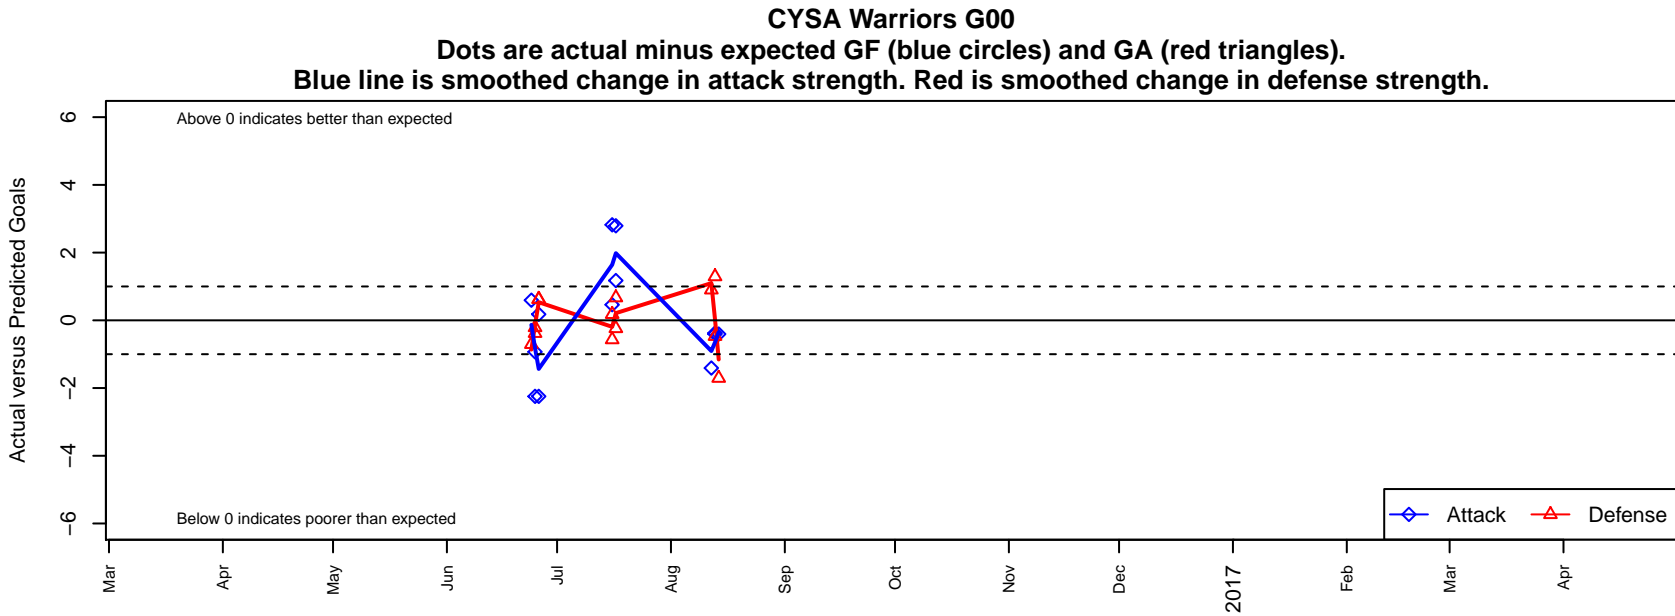

CYSA Warriors G00

Cowlitz Youth Soccer Assoc.
 Kelso, WA
 G00 total strength=1549
 attack=15.09 defense=11.93

alt names used:
 CYSA Warriors
 The Warriors
 WARRIORS (WA)

Venues played:
 2016 Clash At the Border Gold/Silver/Bronze U
 2016 KITG GU17 Green
 2016 Bend Premier Cup Amandine Henry (Silv

**attack and defense variance (black dot)
relative to other teams
and top 10 in region**

**attack and defense rating
relative to others at age
and all opponents in last 13 months**

**attack and defense rating
relative to others at age
and all opponents in last 13 months**

Performance relative to 13 month average

Performance relative to 13 month average

Distribution of opponents
 Red = Lose zone, Blue = Win zone, Green = Even
 Black line separates win/lose zones

lot. A=Neither has attack advantage, B=Opponent has both attack and defense advantage, C=Opponent has both attack and defense disadvantage, D=Both have