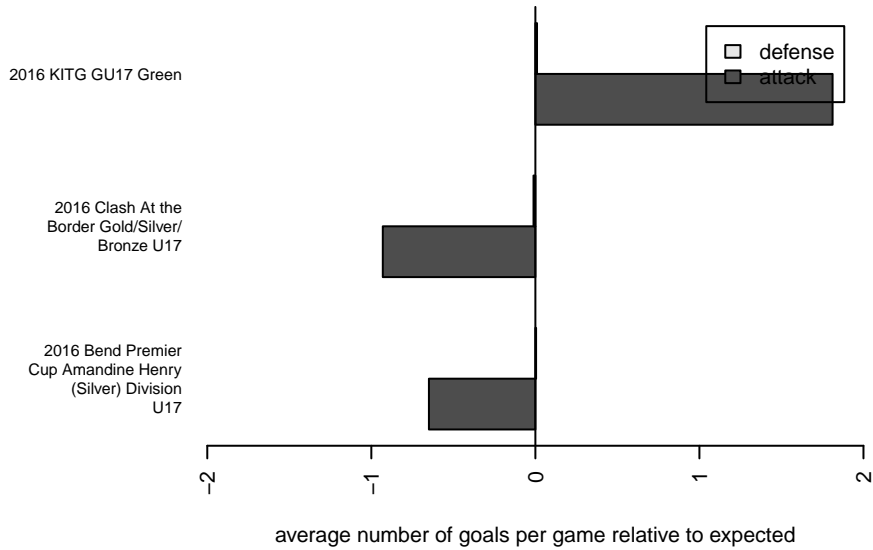

CYSA Warriors G00

Cowlitz Youth Soccer Assoc.
 Kelso, WA
 G00 total strength=1549
 attack=15.09 defense=11.93

alt names used:
 CYSA Warriors
 The Warriors
 WARRIORS (WA)

Venues played:
 2016 Clash At the Border Gold/Silver/Bronze U
 2016 KITG GU17 Green
 2016 Bend Premier Cup Amandine Henry (Silv

**attack and defense variance (black dot)
relative to other teams
and top 10 in region**

**attack and defense rating
relative to others at age
and all opponents in last 13 months**

**attack and defense rating
relative to others at age
and all opponents in last 13 months**

Performance relative to 13 month average

Performance relative to 13 month average

Distribution of opponents
 Red = Lose zone, Blue = Win zone, Green = Even
 Black line separates win/lose zones

lot. A=Neither has attack advantage, B=Opponent has both attack and defense advantage, C=Opponent has both attack and defense disadvantage, D=Both have