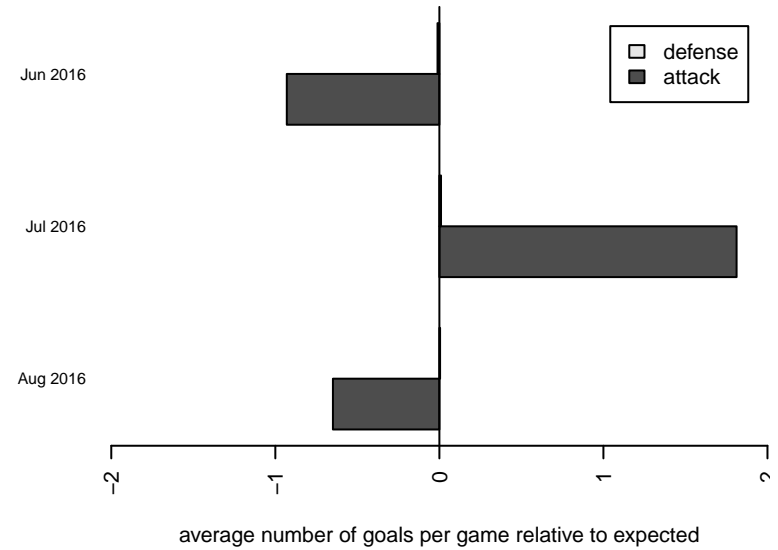

CYSA Warriors G00

Cowlitz Youth Soccer Assoc.
 Kelso, WA
 G00 total strength=1549
 attack=15.09 defense=11.93

alt names used:
 CYSA Warriors
 The Warriors
 WARRIORS (WA)

Venues played:
 2016 Clash At the Border Gold/Silver/Bronze U
 2016 KITG GU17 Green
 2016 Bend Premier Cup Amandine Henry (Silv

**attack and defense variance (black dot)
relative to other teams
and top 10 in region**

**attack and defense rating
relative to others at age
and all opponents in last 13 months**

**attack and defense rating
relative to others at age
and all opponents in last 13 months**

Performance relative to 13 month average

Performance relative to 13 month average

Distribution of opponents
 Red = Lose zone, Blue = Win zone, Green = Even
 Black line separates win/lose zones

lot. A=Neither has attack advantage, B=Opponent has both attack and defense advantage, C=Opponent has both attack and defense disadvantage, D=Both have