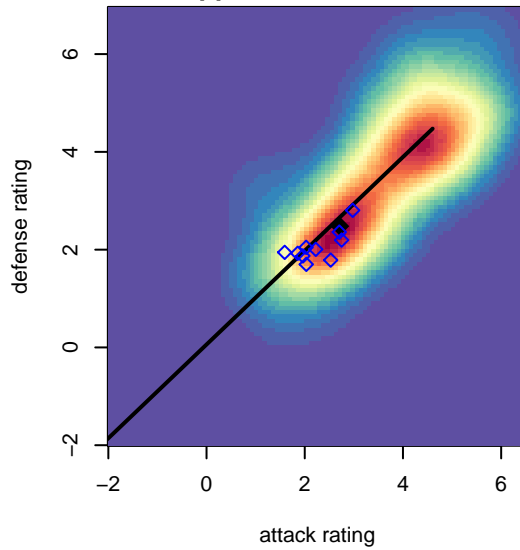

CYSA Warriors G00

Cowlitz Youth Soccer Assoc.
 Kelso, WA
 G00 total strength=1549
 attack=15.09 defense=11.93

alt names used:
 CYSA Warriors
 The Warriors
 WARRIORS (WA)

Venues played:
 2016 Clash At the Border Gold/Silver/Bronze U
 2016 KITG GU17 Green
 2016 Bend Premier Cup Amandine Henry (Silv

**attack and defense variance (black dot)
relative to other teams
and top 10 in region**

**attack and defense rating
relative to others at age
and all opponents in last 13 months**

**attack and defense rating
relative to others at age
and all opponents in last 13 months**

Performance relative to 13 month average

Performance relative to 13 month average

Distribution of opponents
 Red = Lose zone, Blue = Win zone, Green = Even
 Black line separates win/lose zones

lot. A=Neither has attack advantage, B=Opponent has both attack and defense advantage, C=Opponent has both attack and defense disadvantage, D=Both have