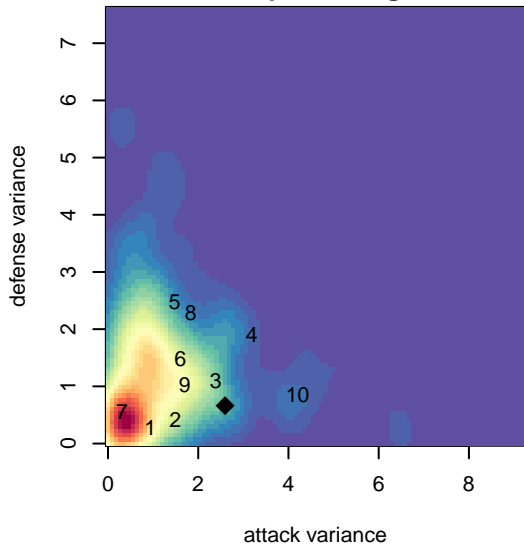

CYSA Warriors G00

Cowlitz Youth Soccer Assoc.
 Kelso, WA
 G00 total strength=1549
 attack=15.09 defense=11.93

alt names used:
 CYSA Warriors
 The Warriors
 WARRIORS (WA)

Venues played:
 2016 Clash At the Border Gold/Silver/Bronze U
 2016 KITG GU17 Green
 2016 Bend Premier Cup Amandine Henry (Silv

**attack and defense variance (black dot)
relative to other teams
and top 10 in region**

**attack and defense rating
relative to others at age
and all opponents in last 13 months**

**attack and defense rating
relative to others at age
and all opponents in last 13 months**

Performance relative to 13 month average

Performance relative to 13 month average

Distribution of opponents
 Red = Lose zone, Blue = Win zone, Green = Even
 Black line separates win/lose zones

lot. A=Neither has attack advantage, B=Opponent has both attack and defense advantage, C=Opponent has both attack and defense disadvantage, D=Both have