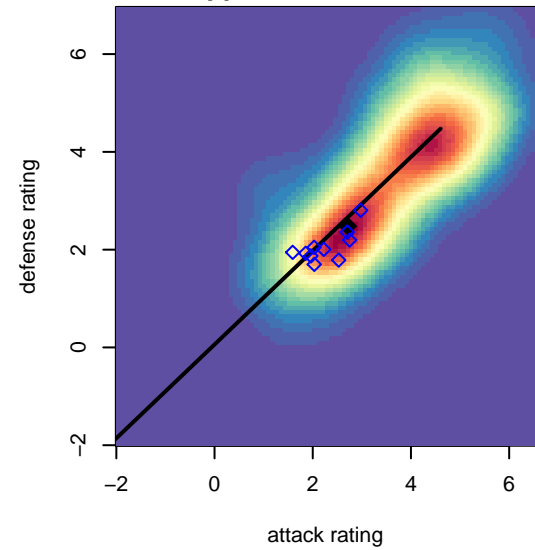

CYSA Warriors G00

Cowlitz Youth Soccer Assoc.
 Kelso, WA
 G00 total strength=1549
 attack=15.09 defense=11.93

alt names used:
 CYSA Warriors
 The Warriors
 WARRIORS (WA)

Venues played:
 2016 Clash At the Border Gold/Silver/Bronze U
 2016 KITG GU17 Green
 2016 Bend Premier Cup Amandine Henry (Silv

**attack and defense variance (black dot)
relative to other teams
and top 10 in region**

**attack and defense rating
relative to others at age
and all opponents in last 13 months**

**attack and defense rating
relative to others at age
and all opponents in last 13 months**

Performance relative to 13 month average

Performance relative to 13 month average

Distribution of opponents
 Red = Lose zone, Blue = Win zone, Green = Even
 Black line separates win/lose zones

lot. A=Neither has attack advantage, B=Opponent has both attack and defense advantage, C=Opponent has both attack and defense disadvantage, D=Both have