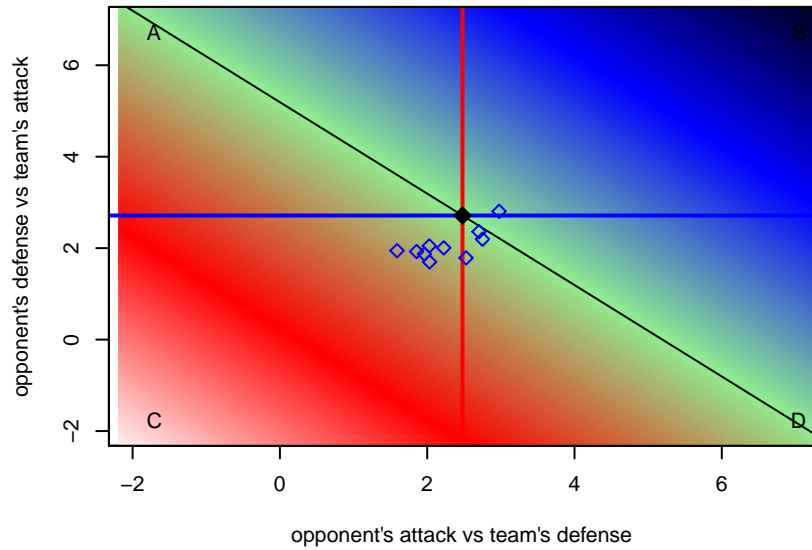

**attack and defense variance (black dot)
relative to other teams
and top 10 in region**

**attack and defense rating
relative to others at age
and all opponents in last 13 months**

**attack and defense rating
relative to others at age
and all opponents in last 13 months**

Performance relative to 13 month average

Performance relative to 13 month average

Distribution of opponents
 Red = Lose zone, Blue = Win zone, Green = Even
 Black line separates win/lose zones

lot. A=Neither has attack advantage, B=Opponent has both attack and defense advantage, C=Opponent has both attack and defense disadvantage, D=Both have